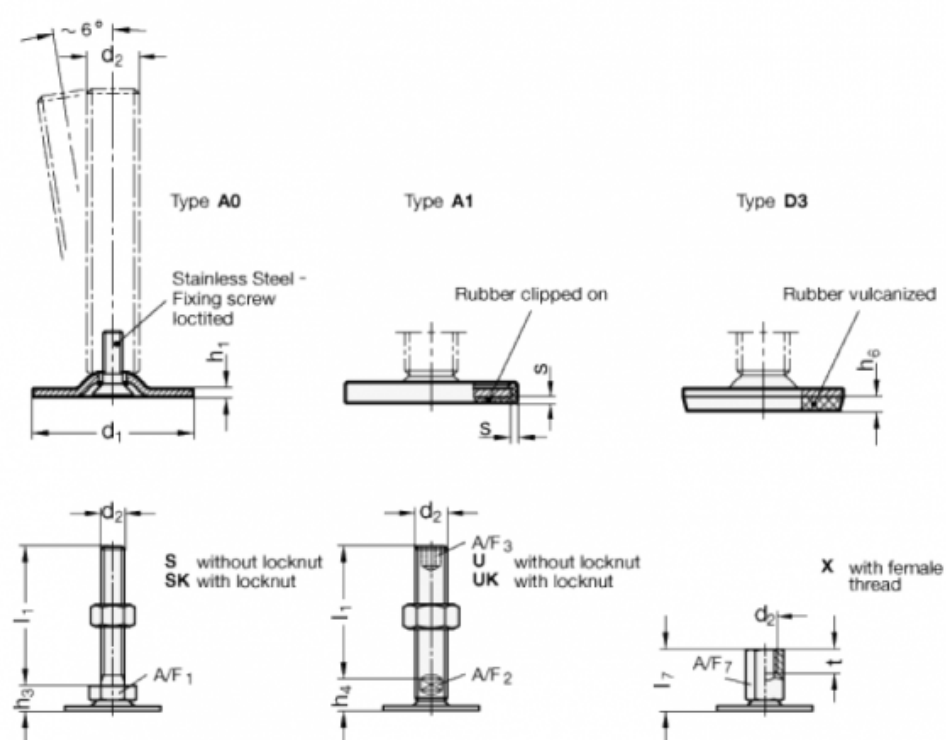

Article number: 204060M863A1S

Description: E+G levelling foot  
GN 40-60-M8-63-A1-S

Note: S Without nut, External hexagon at the bottom

## Measures

A/F1	= 17
d1	= 60
d2	= M8
h1	= 2.5
h3	= 11
h6	=
l1	= 63
s	= 1.5